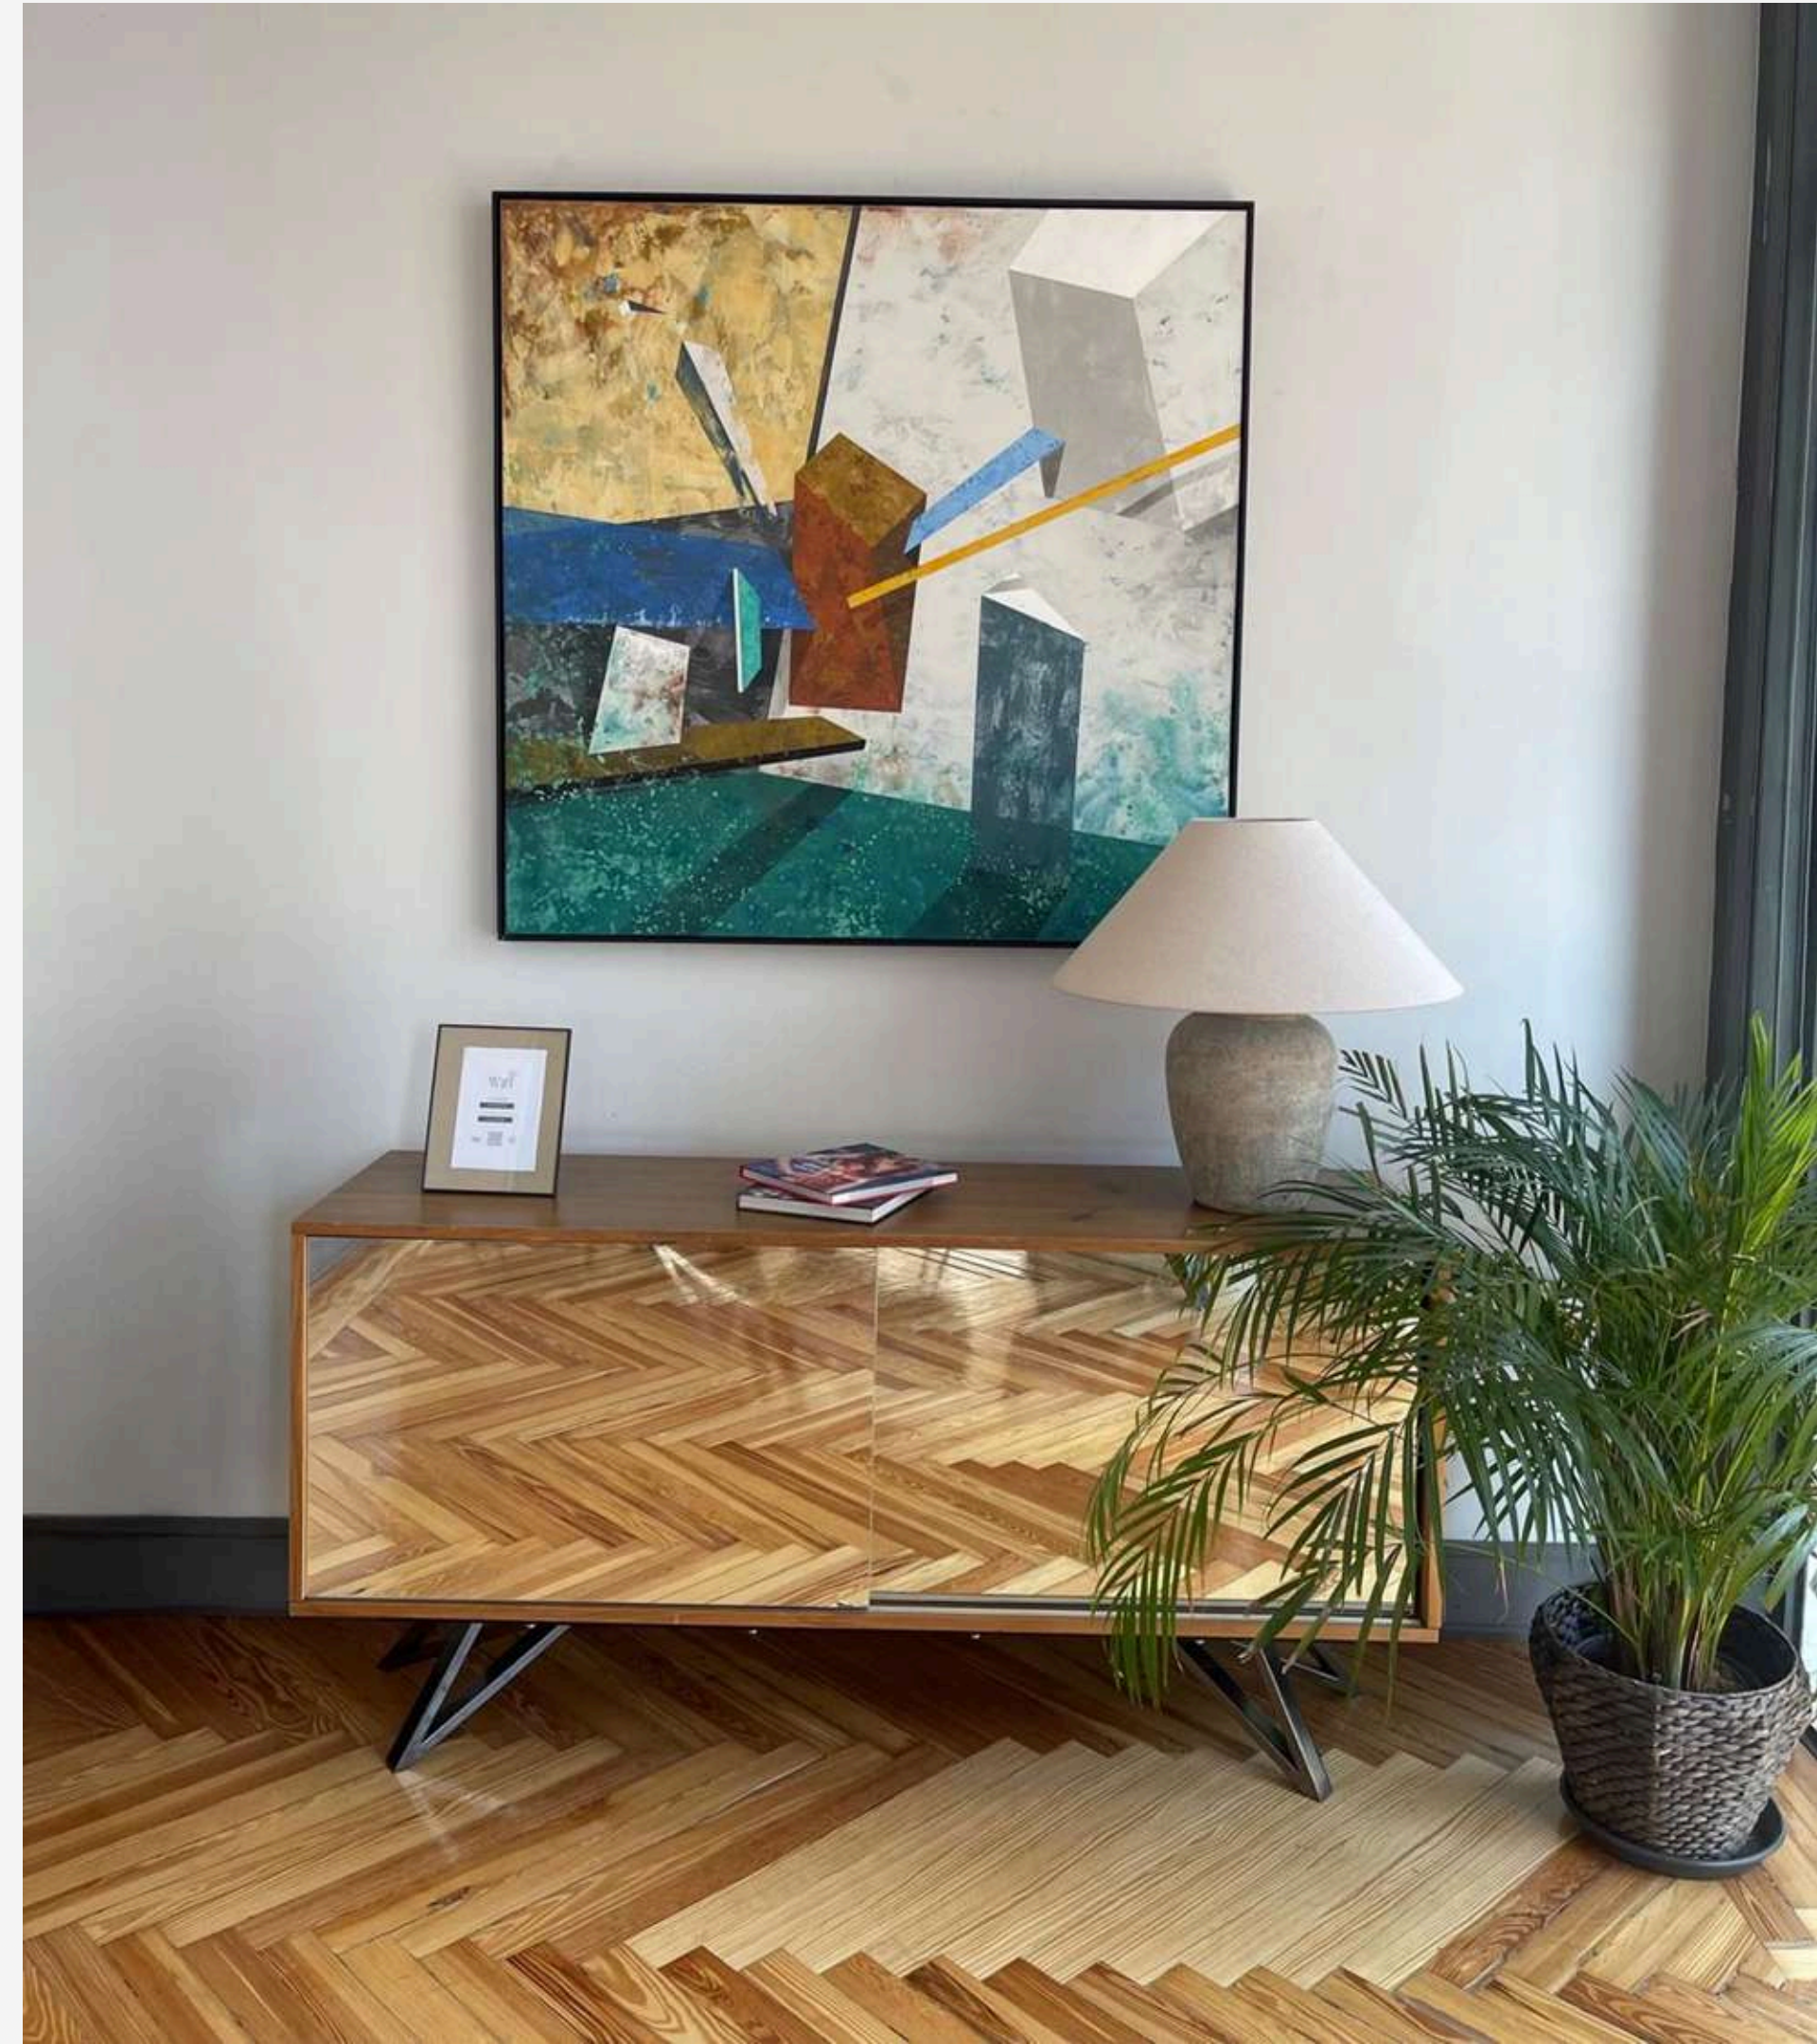

● **MIRROR CABINET**

Available units: 1.
Length: 1,6 m
Width: 45 cm
Height: 84 cm

● **PICTURE FRAME**

Available units: 1.
Length: 1,22 m
Width: 1,22 m

● **TABLE LAMP**

Available units: 1.
Height: 59,1 cm
Width: 60 cm