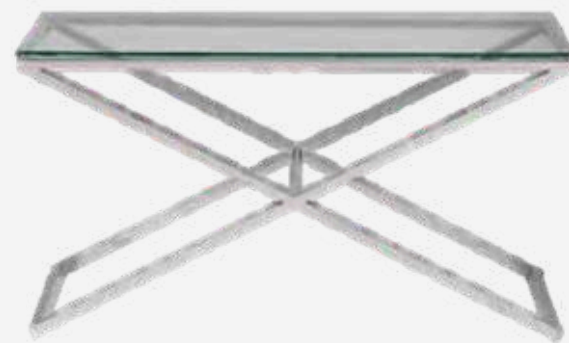

Available units: 1.
Length: 1,10 m
Width: 60 cm
Height: 38 cm

● BLACK LAMP

Available units: 1.
Diameter: 50 cm
Height: 1,9 m

● **BCN CHAIR**

Available units: 4.
Length: 80 cm
Width: 75 cm
Height: 78 m

● **CARPET**

CARPET

Available units: 1.
Width: 1,6 m
Length: 2,3 m

SPHERICAL LAMP

Available units: 2.
Diameter: 20 cm
Height: 25 cm

● **GREY KNOT FIGURE**

Available units: 1.
Length: 29 cm
Height: 12 cm

● **GLASS CONSOLE**

Available units: 3.
Length: 1,4 m
Width: 45 cm
Height: 75 cm

● **DECORATIVE BOWL**

Available units: 1.
Length: 37 cm
Width: 27 cm
Height: 14 cm

● **BLACK TOTEM AND SCULPTURES**

Available units: 4.
Length: 35 cm
Width: 35 cm
Height: 90 cm

● **GLASS COCKTAIL TABLE***

Available units: 4.
Diameter: 58 cm
Height: 1,08 m

● **HIGH TOP CHAIR***

Available units: 8.
Length: 47 cm
Width: 52 cm
Height: 1,03 m

● **LAMP**

Available units: 4.
Length: 25 cm
Width: 10 cm